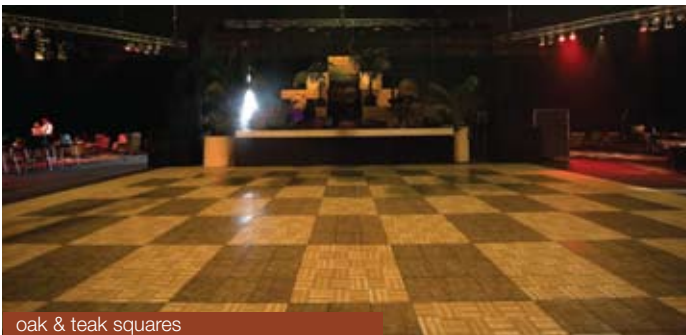

[www.terrazzoeventfloors.co.nz](http://www.terrazzoeventfloors.co.nz)

luxury white

slate white

black marble & luxury white frames

red treadplate

oak & teak squares

maple