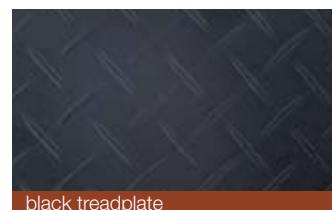

oak

slate white

black marble

red treadplate

maple

pirelli white

black treadplate

edge & corner detail