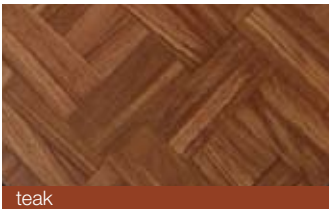

Terrazzo Exhibition Floors

Elegant colours and finishes to complement any brand, setting or theme.
Strong and exceptionally stable modular tile interlocking system.
OSH-safe bevelled edgings.

for info

t. 09 377 4070

e. sales@terrazzoeventfloors.co.nz

www.terrazzoeventfloors.co.nz